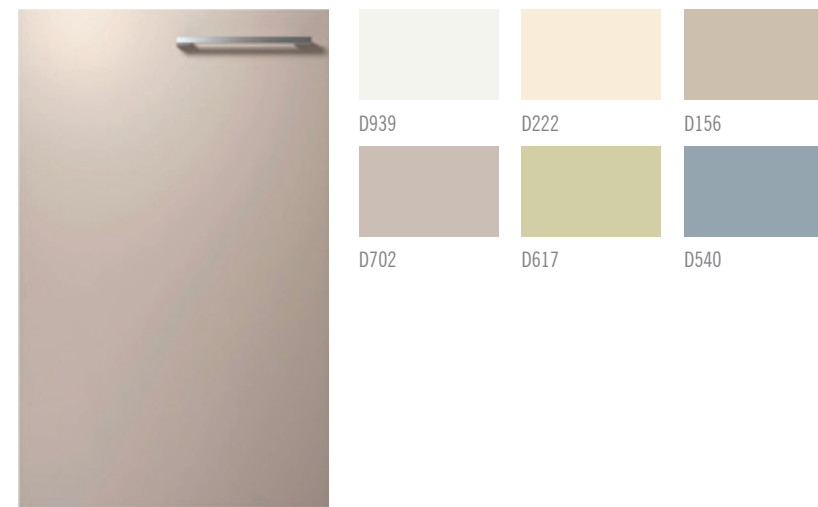

FRONTE // FRONTE // FRONT SIDES

Melamin - Enobarvni dekor mat

Melamin – Jednobarvni dekor mat // Melamine – Monochromatic decor matte